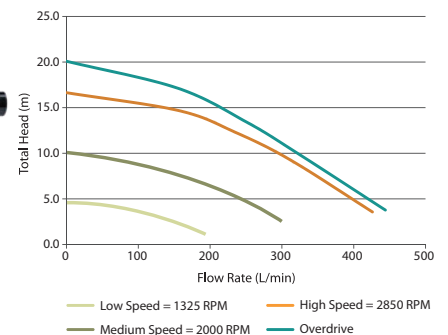

VIRON P320 XT