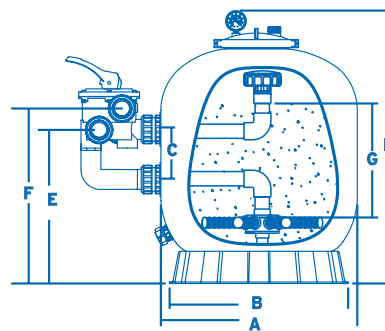

## User Friendly

The ergonomic design of the Titan Series fibreglass sand filter makes them easy to operate. Equipped with an ergonomic palm shaped multi-port handle for ease of use, a large sight indicator glass for clear backwash inspection, oil filled pressure gauge for easy inspection of operating pressure, clamp lock design head with 360 degree rotation (ZT500- ZT650 models) for easy installation and a drain plug making maintenance a breeze.

## Schematic

Side Mount Sand Filter

Fibreglass Sand Filter